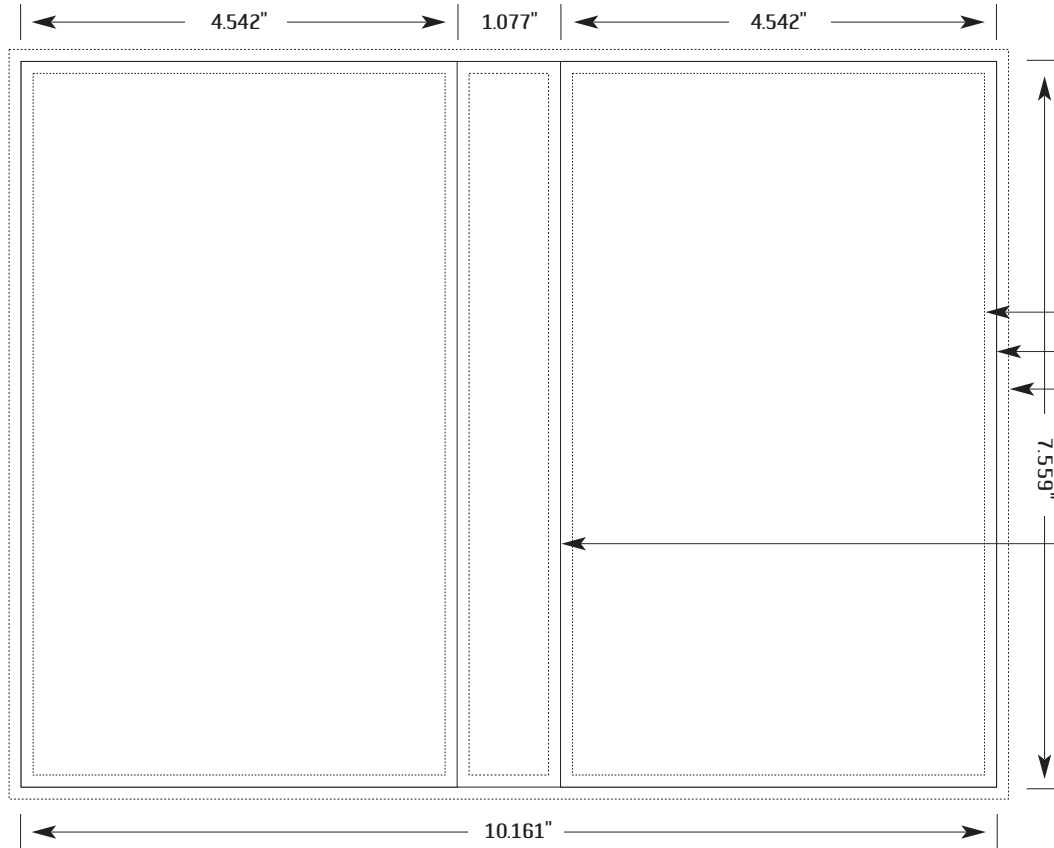

DUB-IT MEDIA SERVICES
1110 N. Tamarind Ave. Hollywood, CA 90038
t. 323 993-9570 f. 323 962-3446
www.dub-it.com

VHS Hardshell Casewrap File Submission Specifications:

Extend all artwork that bleeds to the outer dotted lines (0.125" past the trim).

Keep all text and important elements inside the inner dotted lines (0.125" inside the trim).

Safe Area
Trim Line
Bleed Line

Fold Lines

Front & back panel dimensions - 4.542"x 7.559"

Spine dimensions - 1.077"x 7.559"