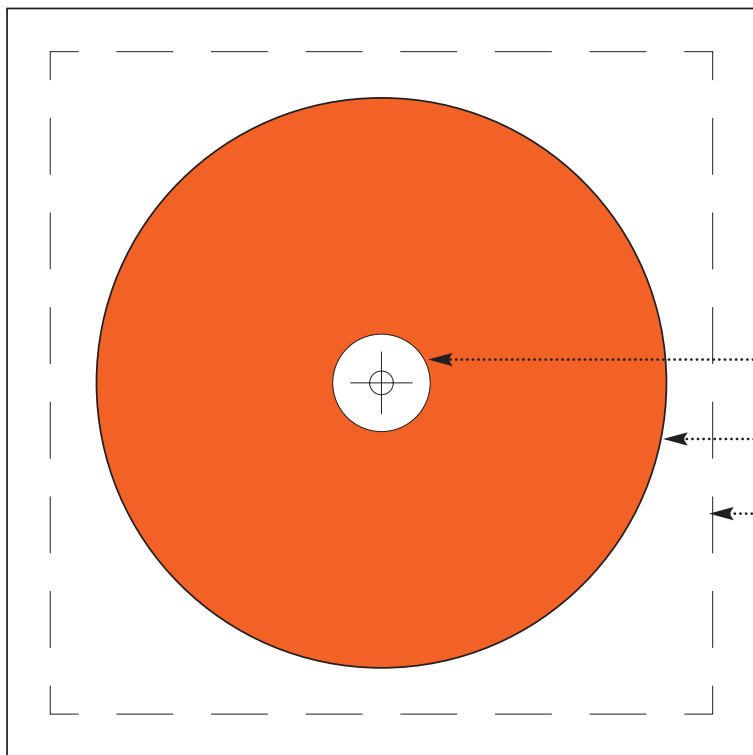

## DVD-R white Face Art Submission Specifications:

Extend the artwork past the 117 mm circle to the dotted lines indicated on the template. The art should also cover the center area as well. *Do not cut out the 20 mm center circle of the disc.*

Keep all *important elements* (text, logos etc...) in the area between the 20 mm center and the 117 mm outer diameter of the disc.

Minimum **interior diameter** of artwork - **20 mm**

Maximum **exterior diameter** of artwork - **117 mm**

Extend the background art to the dotted lines

*This template, when used as the top layer, will mask out all non-printable areas of your artwork.*