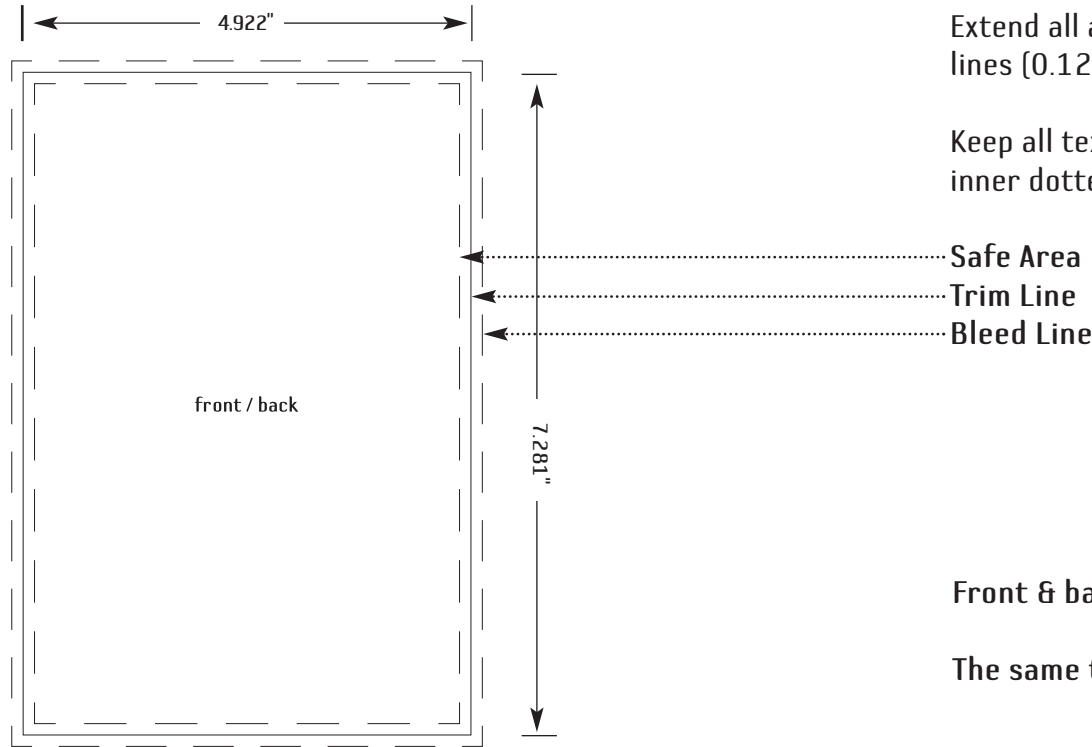

DUB-IT MEDIA SERVICES
1110 N. Tamarind Ave. Hollywood, CA 90038
t 323 993-9570 f 323 962-3446
www.dub-it.com

DVD Amaray Insert File Submission Specifications:

Extend all artwork that bleeds to the outer dotted lines (0.125" past the trim).

Keep all text and important elements inside the inner dotted lines (0.125" inside the trim).

- Safe Area
- Trim Line
- Bleed Line

Front & back panel dimensions - 4.922" x 7.281"

The same template is used for front and back.