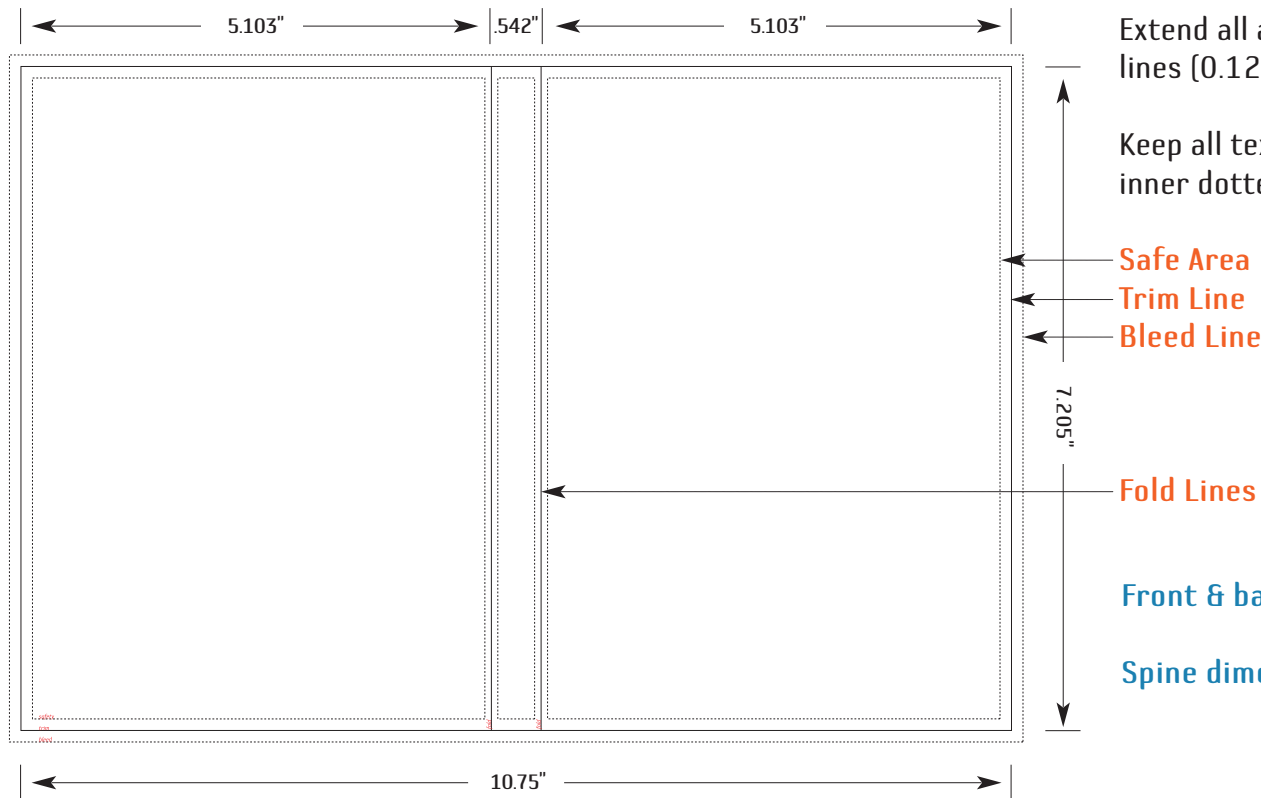

DUB-IT MEDIA SERVICES
1110 N. Tamarind Ave. Hollywood, CA 90038
t. 323 993-9570 f. 323 962-3446
www.dub-it.com

DVD Amaray Case Wrap File Submission Specifications:

Extend all artwork that bleeds to the outer dotted lines (0.125" past the trim).

Keep all text and important elements inside the inner dotted lines (0.125" inside the trim).

Front & back panel dimensions - 5.103"x 7.205"

Spine dimensions - 0.542"x 7.205"