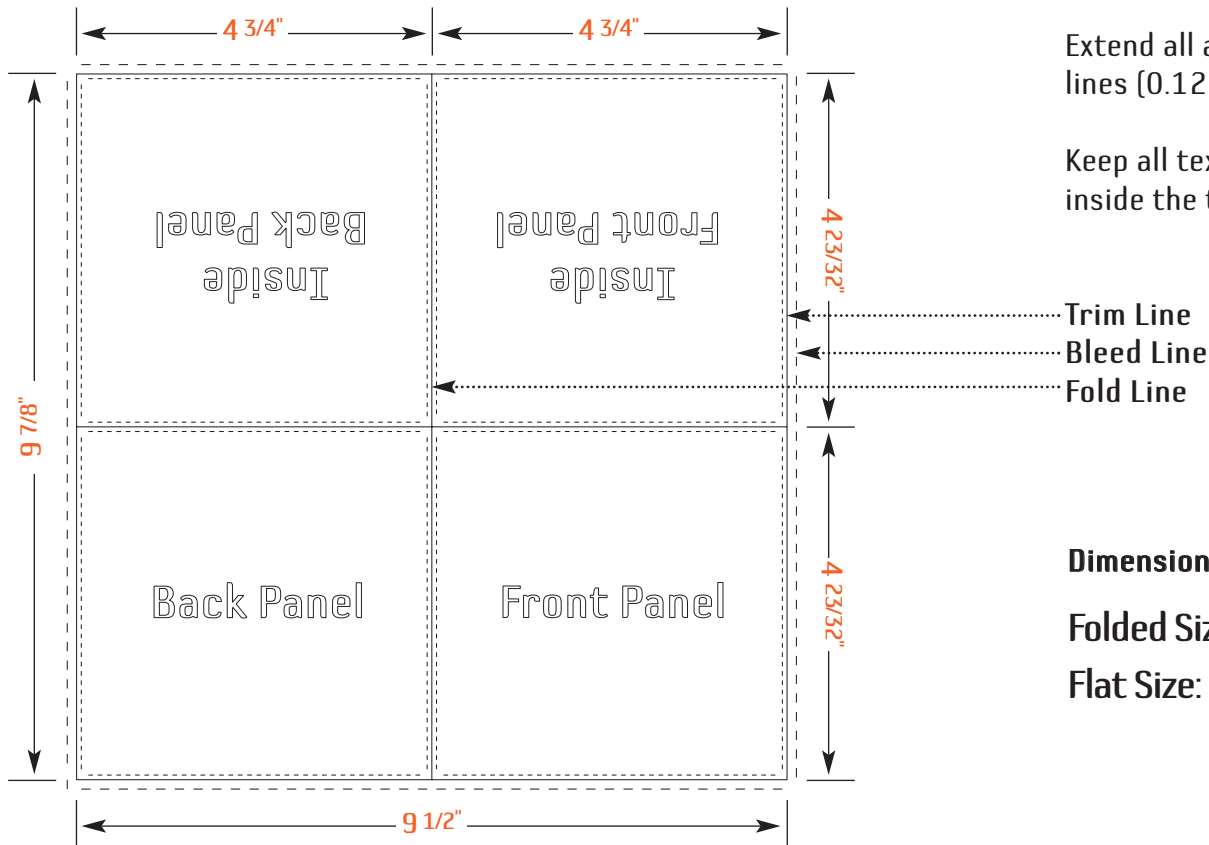

DUB-IT MEDIA SERVICES
1110 N. Tamarind Ave. Hollywood, CA 90038
t 323 993-9570 f 323 962-3446
www.dub-it.com

8 Panel Square Fold Art Submission Specifications:

Extend all artwork that bleeds to the outer dotted lines (0.125" past the trim).

Keep all text and important elements 0.125" inside the trim line.

Trim Line
Bleed Line
Fold Line

Dimensions:

Folded Size: 4 3/4" wide by 4 23/32" tall

Flat Size: 9 1/2" wide by 9 7/16" tall