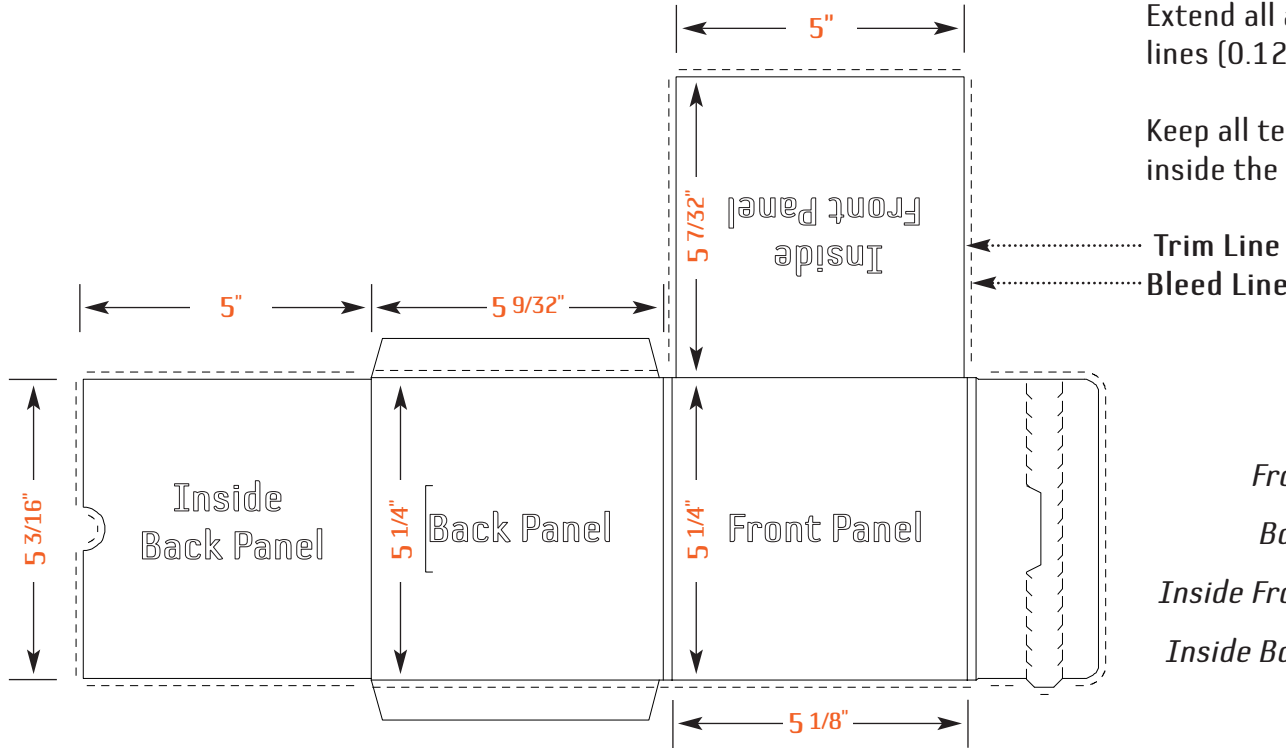

DUB-IT MEDIA SERVICES
 1110 N. Tamarind Ave. Hollywood, CA 90038
 t 323 993-9570 f 323 962-3446
www.dub-it.com

Premium Single Disc Wallet Art Submission Specifications:

Extend all artwork that bleeds to the outer dotted lines (0.125" past the trim).

Keep all text and important elements 0.125" inside the trim line.

Panel dimensions:

Front Panel: 5 1/8" wide by 5 1/4" tall.

Back Panel: 5 9/32" wide by 5 1/4" tall.

Inside Front Panel: 5 1/8" wide by 5 7/32" tall.

Inside Back Panel: 5" wide by 5 3/16" tall.