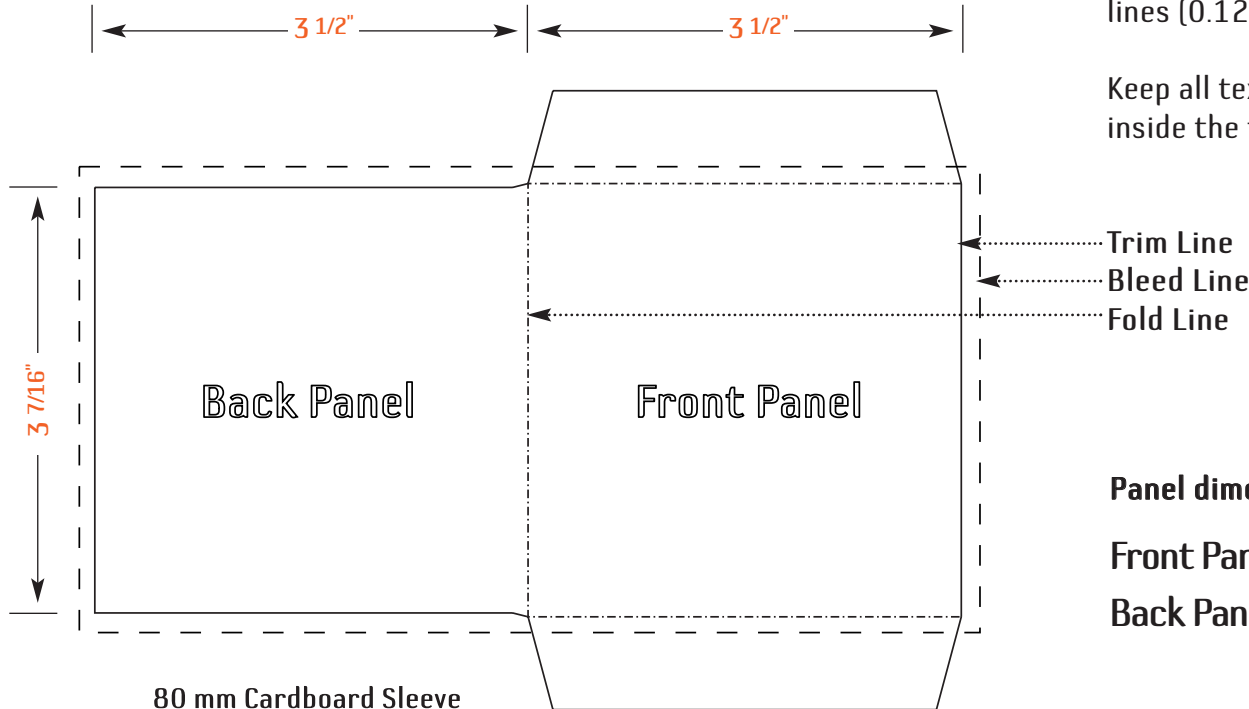

## 80 mm Cardboard Sleeve Art Submission Specifications:

Extend all artwork that bleeds to the outer dotted lines (0.125" past the trim).

Keep all text and important elements 0.125" inside the trim line.

Trim Line  
Bleed Line  
Fold Line

### Panel dimensions:

Front Panel: 3 1/2" wide by 3 7/16" tall

Back Panel: 3 1/2" wide by 3 7/16" tall