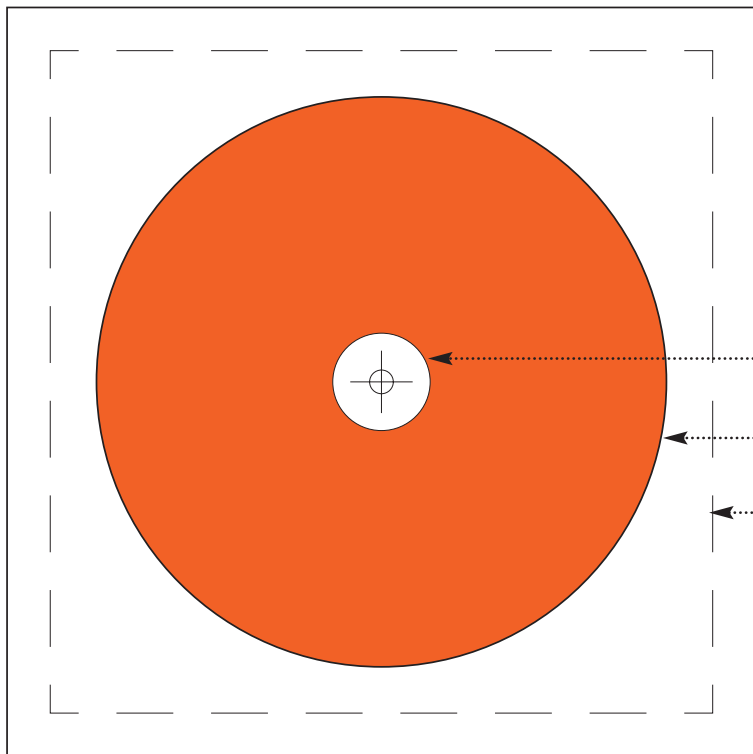

## Standard CD Face Art Submission Specifications:

Extend the artwork past the 117 mm circle to the dotted lines indicated on the template. The art should also cover the center area as well. *Do not cut out the 20 mm center circle of the disc.*

Keep all *important elements* (text, logos etc...) in the area between the 20 mm center and the 117 mm outer diameter of the disc.

Minimum **interior diameter** of artwork - **20 mm**

Maximum **exterior diameter** of artwork - **117 mm**

Extend the background art to the dotted lines

*This template, when used as the top layer, will mask out all non-printable areas of your artwork.*